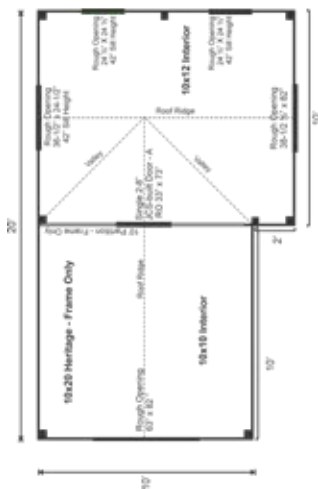

Roof

Gable Roof Style

Roof Pitch: 6/12

2"x6" rough sawn Hemlock Rafters 24" On Center

1"x6" rough sawn Hemlock Exposed Collar Ties

Rough Openings:

- 1 (qty) 38-1/2"W x 82-1/2"H Rough Opening for Door, 1 (qty) 63"W x 82"H Rough Opening for Door, 1 (qty) 33"W x 73"H Rough Opening - installed in partition
- 2 (qty) 2'x2' Rough Opening for Window, 1 (qty) 3'x2' Rough Opening for Window

Assembly & Logistics Information

- Estimated Assembly Time: Two People: 23 hrs
- Estimated Shipping Cube Sizes
- Cube 1: 42"x50"x144"

HRTG.10X20.FPCK

10X20 HERITAGE FRAME ONLY PRE-CUT KIT

Base Area: 220 sq. ft.

Total Interior Area: 220 sq. ft.

Recommended Foundation: 6-8" Crushed Gravel

Overall Dimensions: 10'6"H x 20'W x 12'D

Estimated Weight: 4100 lbs

Floor System

- 2 (qty) 6x6x20' Hemlock Skids
- 2"x6" rough sawn Hemlock Joists 24" On Center

Walls

- 4"x4" Hemlock Post and Beam Wall Framing
- Wall Height: 78"
- 10' Interior partition framing

FRAME ONLY PRE-CUT KIT:

The budget friendly frame only pre-cut kit includes skids, floor joists, 4x4 post and beam hemlock wall framing, roof rafters, hardware and step-by-step D.I.Y. building instructions.