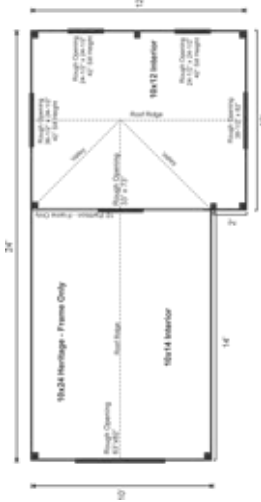

FRAME ONLY

Pre-Cut Kit

10X24 HERITAGE

STORAGE SOLUTIONS

STORAGE SOLUTIONS

The two room Heritage includes a double door providing adequate entry for a lawn tractor, and recreational vehicles. With the addition of a workbench, or cabinet space, the interior is versatile. The Heritage can be converted into a workshop or modified for tiny living.

EVERY KIT INCLUDES

- Color Coded
- Part Numbered
- Step-by-Step Instructions
- & All Fastening Hardware Included

Additional Sizes:

8X18 | 10X20 | 10X24 | 12X20 | 12X24 |

Additional Types:

FRAME ONLY KIT | COMPLETE KIT | FULLY ASSEMBLED | 3-SEASON KIT | 4-SEASON KIT

Configure Yours at

WWW.JAMAICACOTTAGESHOP.COM

10X24 HERITAGE FRAME ONLY PRE-CUT KIT

Base Area: 260 sq. ft.

Total Interior Area: 260 sq. ft.

Recommended Foundation:
6-8" Crushed Gravel

Overall Dimensions:
10'6"H x 24'W x 12'D

63"W x 82"H Rough Opening for

Door, 1 (qty) 33"W x 73"H Rough Opening - installed in partition

2 (qty) 2'x2' Rough Opening for

Window, 1 (qty) 3'x2' Rough

Opening for Window

Assembly & Logistics Information