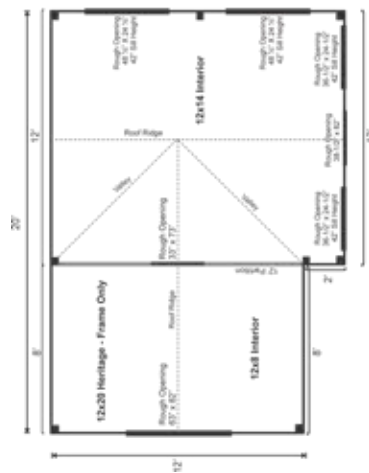

FRAME ONLY

Pre-Cut Kit

12X20 HERITAGE

STORAGE SOLUTIONS

STORAGE SOLUTIONS

The two room Heritage includes a double door providing adequate entry for a lawn tractor, and recreational vehicles. With the addition of a workbench, or cabinet space, the interior is versatile. The Heritage can be converted into a workshop or modified for tiny living.

12X20 HERITAGE FRAME ONLY PRE-CUT KIT

Base Area: 264 sq. ft.

Total Interior Area: 264 sq. ft.

Recommended Foundation:
8-10" Crushed Gravel

Overall Dimensions:
10'6"H x 20'W x 14'D

Estimated Weight: 6200 lbs

Gable Roof Style

Roof Pitch: 4/12

2"x6" rough sawn Hemlock Rafters 24" On Center

1"x6" rough sawn Hemlock Exposed Collar Ties

Rough Openings:

1 (qty) 38-1/2"W x 82-1/2"H

Rough Opening for Door, 1 (qty) 63"W x 82"H

Rough Opening for Door, 1 (qty) 33"W x 73"H

Rough Opening - installed in partition

2 (qty) 3'x2' Rough Opening for Window, 2 (qty) 4'x2' Rough

Opening for Window

Assembly & Logistics Information

Estimated Assembly Time: