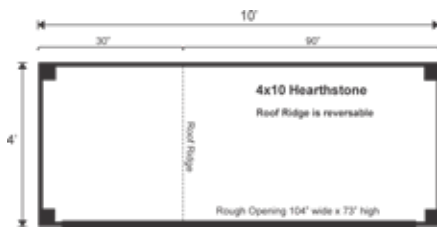

COMPLETE PRE-CUT KIT:

A weather tight shell. The PCK is the complete kit for a design. It includes everything required to assemble the building shell and includes doors and windows.

EVERY KIT INCLUDES

- Color Coded
- Part Numbered
- Step-by-Step Instructions
- & All Fastening Hardware Included

Additional Sizes:

4X8 | 4X10 | 6X8 | 6X10 |

Additional Types:

FRAME ONLY KIT | COMPLETE KIT | FULLY ASSEMBLED

Configure Yours at

WWW.JAMAICACOTTAGESHOP.COM