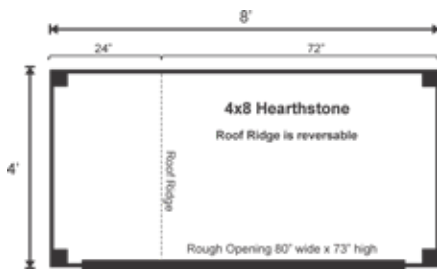

COMPLETE Pre-Cut Kit

The unique Saltbox roofline looks like no ordinary woodbin and it allows the snow to shed off the sides. With a rugged post and beam frame and sturdy Hemlock board floor, this shed can easily manage the weight of your firewood while providing ample airflow and shelter from the harsh winter weather.

Additional Sizes:

4X8 | 4X10 | 6X8 | 6X10 |

Additional Types:

FRAME ONLY KIT | COMPLETE KIT | FULLY ASSEMBLED

Configure Yours at

WWW.JAMAICACOTTAGESHOP.COM

4X8 HEARTHSTONE

STORAGE
SOLUTIONS

4X8 HEARTHSTONE COMPLETE PRE-CUT KIT

Base Area: 32 sq. ft.

Total Interior Area: 32 sq. ft.

Recommended Foundation:
8-10" Crushed Gravel

Overall Dimensions: 8'6"H
x 9'6"W x 4'10"D

Estimated Weight: 1600 lbs