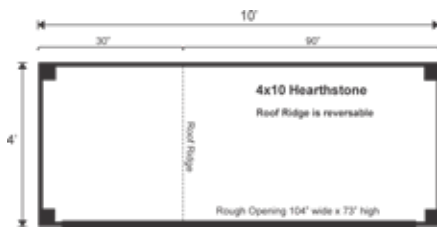

COMPLETE Pre-Cut Kit

The unique Saltbox roofline looks like no ordinary woodbin and it allows the snow to shed off the sides. With a rugged post and beam frame and sturdy Hemlock board floor, this shed can easily manage the weight of your firewood while providing ample airflow and shelter from the harsh winter weather.

Additional Sizes:

4X8 | 4X10 | 6X8 | 6X10 |

Additional Types:

FRAME ONLY KIT | COMPLETE KIT | FULLY ASSEMBLED

Configure Yours at

WWW.JAMAICACOTTAGESHOP.COM

6X10 HEARTHSTONE

STORAGE
SOLUTIONS

6X10 HEARTHSTONE COMPLETE PRE-CUT KIT

Base Area: 60 sq. ft.

Total Interior Area: 60 sq. ft.

Recommended Foundation:
Compacted 12" Crushed Gravel

Overall Dimensions: 8'6"H
x 11'6"W x 6'10"D

Estimated Weight: 2200 lbs