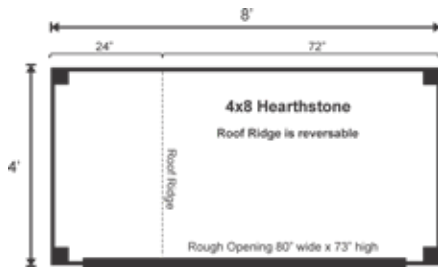

FULLY ASSEMBLED

The unique Saltbox roofline looks like no ordinary woodbin and it allows the snow to shed off the sides. With a rugged post and beam frame and sturdy Hemlock board floor, this shed can easily manage the weight of your firewood while providing ample airflow and shelter from the harsh winter weather.

6X8 HEARTHSTONE FULLY ASSEMBLED

Base Area: 48 sq. ft.
Total Interior Area: 48 sq. ft.
Recommended Foundation: 10–12" Crushed Gravel
Overall Dimensions: 8'6"H x 9'6"W x 6'10"D
Estimated Weight: 2100 lbs

Floor System

2 (qty) 4x6x8' Hemlock Skids
2"x6" rough sawn Hemlock Joists 24" On Center
1" rough sawn Hemlock Decking
Floor Weight Rating: 150 lbs / sq.ft.

Walls

4"x4" Hemlock Post and Beam Wall Framing
Wall Height: Left: 60 Right: 52
Siding: 1" rough sawn Pine Board
1" rough sawn Pine Corner & Door Trim & 1" rough sawn Pine Fascia & Shadow Trim

Rough Opening:

1 (qty) 80"W x 73"H

Additional Features

Holds 1.8 Cords

Delivery & Logistics Information

Fully Assembled prefabricated sheds and cottage buildings are deliverable exclusively to the Northeast USA.