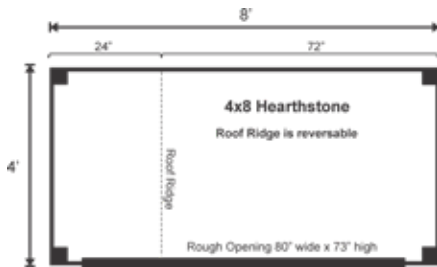

COMPLETE Pre-Cut Kit

The unique Saltbox roofline looks like no ordinary woodbin and it allows the snow to shed off the sides. With a rugged post and beam frame and sturdy Hemlock board floor, this shed can easily manage the weight of your firewood while providing ample airflow and shelter from the harsh winter weather.

Additional Sizes:

4X8 | 4X10 | 6X8 | 6X10 |

Additional Types:

FRAME ONLY KIT | COMPLETE KIT | FULLY ASSEMBLED

Configure Yours at

WWW.JAMAICACOTTAGESHOP.COM

6X8 HEARTHSTONE

STORAGE
SOLUTIONS

6X8 HEARTHSTONE COMPLETE PRE-CUT KIT

Base Area: 48 sq. ft.

Total Interior Area: 48 sq. ft.

Recommended Foundation:
10–12" Crushed Gravel

Overall Dimensions: 8'6"H
x 9'6"W x 6'10"D

Estimated Weight: 2100 lbs