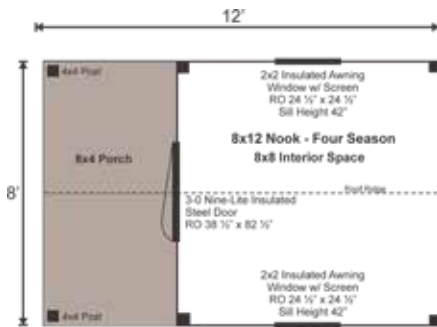

8X12 NOOK

LIVING
SOLUTIONS

LIVING
SOLUTIONS

8X12 NOOK 4-SEASON PRE-CUT KIT

Base Area: 96 sq. ft.

Total Interior Area: 64 sq. ft.

Porch Area: 32 sq. ft.

Recommended Foundation:
6–8" Crushed Gravel

Overall Dimensions: 10'6"H x 9'8"W x 13'8"D

Estimated Weight: 5600 lbs

Floor System

- 2 (qty) 4x6x12' Hemlock Skids
- 2"x6" Kiln Dried Spruce Joists 24" On Center
- ¾" CDX Plywood Floor Decking
- 1" rough sawn Hemlock Porch Decking
- Floor Vapor Barrier
- 5½" Fiberglass Insulation (R21)
- Under Deck Sheathing: ¾" Plywood
- Floor Weight Rating: 25 lbs/sq. ft.

Walls

- 4"x4" Hemlock Post and Beam Wall Framing
- Wall Height: 82"
- Wall Vapor Barrier
- Foil Backed Rigid Foam Insulation (R13)
- Shiplap Pine Interior Sheathing
- Siding: 1" rough sawn Pine Board & Batten
- 1" rough sawn Pine Corner, Door & Window Trim & 2" rough sawn Pine Fascia & Shadow Trim

Assembly & Logistics Information

Estimated Assembly Time: Two People: 44 hrs

Estimated Shipping Cube Sizes

Cube 1: 42"x50"x148" Cube 2:

42"x48"x192" Cube 3: 42"x48"x192"

4-SEASON KITS:

The package includes the complete kit plus vapor barrier, insulation, solid pine roof sheathing, ship lap pine interior wall and ceiling sheathing, double-pane, energy efficient windows and an insulated steel door.