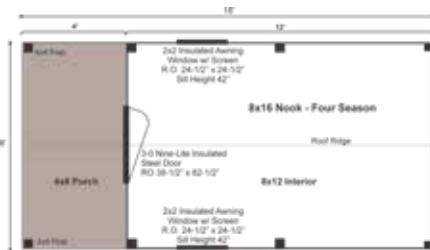

## 8X16 NOOK

LIVING  
SOLUTIONS

LIVING  
SOLUTIONS

### 8X16 NOOK 4-SEASON PRE-CUT KIT

Base Area: 128 sq. ft.

Total Interior Area: 96 sq. ft.

Porch Area: 32 sq. ft.

Recommended Foundation:

8–10" Crushed Gravel

Overall Dimensions: 10'6"H x 9'8"W x 17'8"D

Estimated Weight: 6100 lbs

### Additional Sizes:

8X12 | 8X16 | 8X20 | 8X24 |