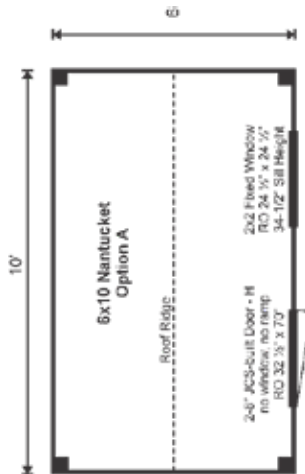

The Nantucket was designed to provide an economically priced, versatile shed without compromising quality. The compact size, single door and fixed window in front promote use as a small playhouse, garden potting shed, or general storage shed.

FRAME ONLY PRE-CUT KIT:

The budget friendly frame only pre-cut kit includes skids, floor joists, 4x4 post and beam hemlock wall framing, roof rafters, hardware and step-by-step D.I.Y. building instructions.

EVERY KIT INCLUDES

- Color Coded
- Part Numbered
- Step-by-Step Instructions
- & All Fastening Hardware Included

Additional Sizes:

6X8 | 6X10 | 6X12 |

Additional Types:

FRAME ONLY KIT | COMPLETE KIT | FULLY ASSEMBLED

Configure Yours at

WWW.JAMAICACOTTAGESHOP.COM