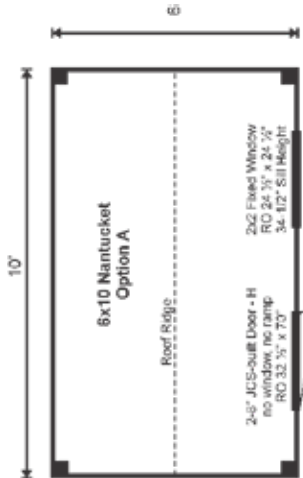

The Nantucket was designed to provide an economically priced, versatile shed without compromising quality. The compact size, single door and fixed window in front promote use as a small playhouse, garden potting shed, or general storage shed.

COMPLETE PRE-CUT KIT:

A weather tight shell. The PCK is the complete kit for a design. It includes everything required to assemble the building shell and includes doors and windows.

EVERY KIT INCLUDES

- Color Coded
- Part Numbered
- Step-by-Step Instructions
- & All Fastening Hardware Included

Additional Sizes:

6X8 | 6X10 | 6X12 |

Additional Types:

FRAME ONLY KIT | COMPLETE KIT | FULLY ASSEMBLED

Configure Yours at

WWW.JAMAICACOTTAGESHOP.COM