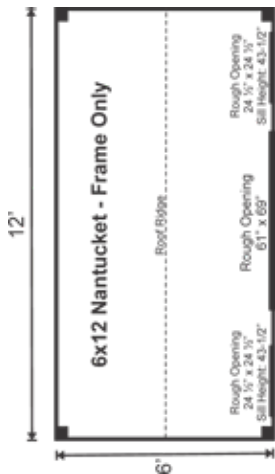

The Nantucket was designed to provide an economically priced, versatile shed without compromising quality. The compact size, single door and fixed window in front promote use as a small playhouse, garden potting shed, or general storage shed.