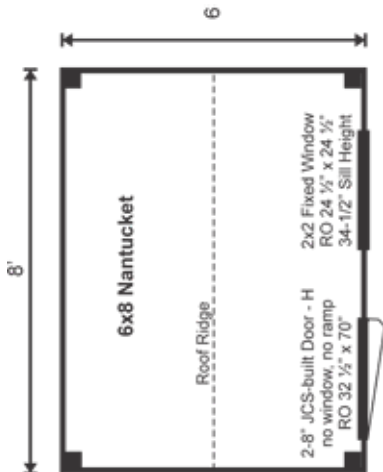

The Nantucket was designed to provide an economically priced, versatile shed without compromising quality. The compact size, single door and fixed window in front promote use as a small playhouse, garden potting shed, or general storage shed.

FULLY ASSEMBLED:

A weather tight shell. Specifications are the same as a PCK. Fully assembled prefabricated sheds and cottage buildings deliver exclusively to the northeast USA.

EVERY KIT INCLUDES

- Color Coded
- Part Numbered
- Step-by-Step Instructions
- All Fastening Hardware Included

Additional Sizes:

6X8 | 6X10 | 6X12 |

Additional Types:

FRAME ONLY KIT | COMPLETE KIT | FULLY ASSEMBLED

Configure Yours at

WWW.JAMAICACOTTAGESHOP.COM