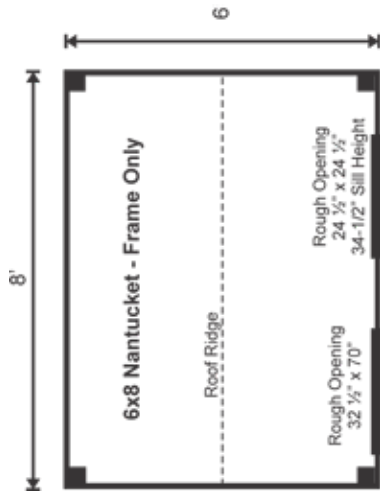

The Nantucket was designed to provide an economically priced, versatile shed without compromising quality. The compact size, single door and fixed window in front promote use as a small playhouse, garden potting shed, or general storage shed.

FRAME ONLY PRE-CUT KIT:

The budget friendly frame only pre-cut kit includes skids, floor joists, 4x4 post and beam hemlock wall framing, roof rafters, hardware and step-by-step D.I.Y. building instructions.

EVERY KIT INCLUDES

- Color Coded
- Part Numbered
- Step-by-Step Instructions
- & All Fastening Hardware Included

Additional Sizes:

6X8 | 6X10 | 6X12 |

Additional Types:

FRAME ONLY KIT | COMPLETE KIT | FULLY ASSEMBLED

Configure Yours at

WWW.JAMAICACOTTAGESHOP.COM