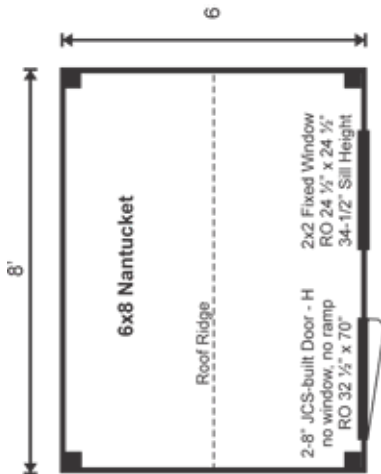

The Nantucket was designed to provide an economically priced, versatile shed without compromising quality. The compact size, single door and fixed window in front promote use as a small playhouse, garden potting shed, or general storage shed.

COMPLETE PRE-CUT KIT:

A weather tight shell. The PCK is the complete kit for a design. It includes everything required to assemble the building shell and includes doors and windows.

EVERY KIT INCLUDES

- Color Coded
- Part Numbered
- Step-by-Step Instructions
- & All Fastening Hardware Included

Additional Sizes:

6X8 | 6X10 | 6X12 |

Additional Types:

FRAME ONLY KIT | COMPLETE KIT | FULLY ASSEMBLED

Configure Yours at

WWW.JAMAICACOTTAGESHOP.COM