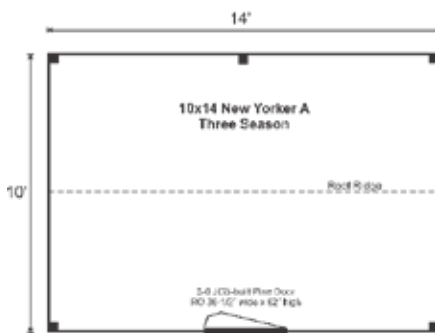

3-SEASON Pre-Cut Kit

The New Yorker is an affordable backyard shed design that has two vertical feet over the Vermonter. A loft and shelving can be added to increase storage space. Upgrading the floor system with pressure treated options will fortify the base.

10X14 NEW YORKER A

LIVING
SOLUTIONS

LIVING
SOLUTIONS

10X14 NEW YORKER A 3-SEASON PRE-CUT KIT

Base Area: 140 sq. ft.

Total Interior Area: 140 sq. ft.

Recommended Foundation:

4-6" Crushed Gravel

Overall Dimensions: 10'6"H
x 14'8"W x 10'8"D

Estimated Weight: 4000 lbs

Floor System

2 (qty) 4x6x14' Hemlock Skids

2x4 Kiln Dried Spruce

Joists 24" On Center

¾" CDX Plywood Decking

Floor Vapor Barrier

3½" Fiberglass Insulation (R13)

Under Deck Sheathing: ¾" Plywood

Floor Weight Rating: 10 lbs/sq. ft.

Walls

4"x4" Hemlock Post and

Beam Wall Framing

Wall Height: 86"

Wall Vapor Barrier