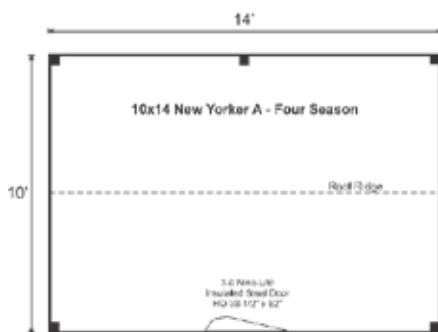

4-SEASON Pre-Cut Kit

The New Yorker is an affordable backyard shed design that has two vertical feet over the Vermonter. A loft and shelving can be added to increase storage space. Upgrading the floor system with pressure treated options will fortify the base.

10X14 NEW YORKER A

LIVING
SOLUTIONS

LIVING
SOLUTIONS

10X14 NEW YORKER A 4-SEASON PRE-CUT KIT

Base Area: 140 sq. ft.
Total Interior Area: 140 sq. ft.
Recommended Foundation:
8–10" Crushed Gravel
Overall Dimensions: 10'6"H
x 15'2"W x 11'2"D
Estimated Weight: 6100 lbs

Floor System

2 (qty) 4x6x14' Hemlock Skids
2x4 Kiln Dried Spruce
Joists 24" On Center
¾" CDX Plywood Decking
Floor Vapor Barrier
3½" Fiberglass Insulation (R13)
Under Deck Sheathing: ¾" Plywood
Floor Weight Rating: 10 lbs/sq. ft.