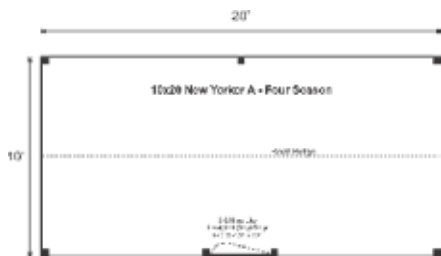

4-SEASON Pre-Cut Kit

The New Yorker is an affordable backyard shed design that has two vertical feet over the Vermonter. A loft and shelving can be added to increase storage space. Upgrading the floor system with pressure treated options will fortify the base.

10X20 NEW YORKER A

LIVING SOLUTIONS

LIVING SOLUTIONS

10X20 NEW YORKER A 4-SEASON PRE-CUT KIT

Base Area: 200 sq. ft.
Total Interior Area: 200 sq. ft.
Recommended Foundation:
8–10" Crushed Gravel
Overall Dimensions: 10'6"H
x 21'2"W x 11'2"D
Estimated Weight: 7900 lbs