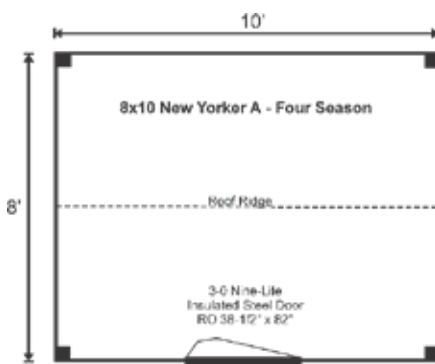

4-SEASON Pre-Cut Kit

The New Yorker is an affordable backyard shed design that has two vertical feet over the Vermonter. A loft and shelving can be added to increase storage space. Upgrading the floor system with pressure treated options will fortify the base.

8X10 NEW YORKER A

LIVING SOLUTIONS

LIVING SOLUTIONS

8X10 NEW YORKER A 4-SEASON PRE-CUT KIT

Base Area: 80 sq. ft.
Total Interior Area: 80 sq. ft.
Recommended Foundation:
6–8" Crushed Gravel
Overall Dimensions: 10'6"H
x 11'2"W x 9'2"D
Estimated Weight: 4200 lbs

Floor System

2 (qty) 4x6x10' Hemlock Skids
2x4 Kiln Dried Spruce
Joists 24" On Center
¾" CDX Plywood Decking
Floor Vapor Barrier
3½" Fiberglass Insulation (R13)
Under Deck Sheathing: ¾" Plywood
Floor Weight Rating: 10 lbs/sq. ft.