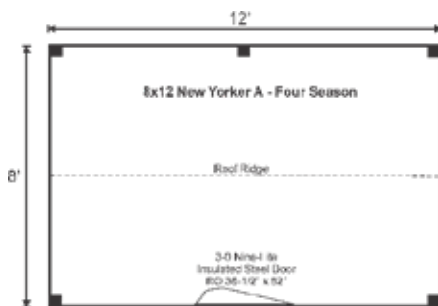

4-SEASON Pre-Cut Kit

The New Yorker is an affordable backyard shed design that has two vertical feet over the Vermonter. A loft and shelving can be added to increase storage space. Upgrading the floor system with pressure treated options will fortify the base.

EVERY KIT INCLUDES

- Color Coded
- Part Numbered
- Step-by-Step Instructions
- & All Fastening Hardware Included

Additional Sizes:

8X8 | 8X10 | 8X12 | 8X14 | 8X16 | 8X18 | 8X20 | 10X10 | 10X12 | 10X14 | 10X16 | 10X18 | 10X20 |

Base Area: 96 sq. ft.

Total Interior Area: 96 sq. ft.

Recommended Foundation:

6-8" Crushed Gravel

Overall Dimensions: 10'6"H
x 13'2"W x 9'2"D

Estimated Weight: 5200 lbs

Floor System

2 (qty) 4x6x12' Hemlock Skids