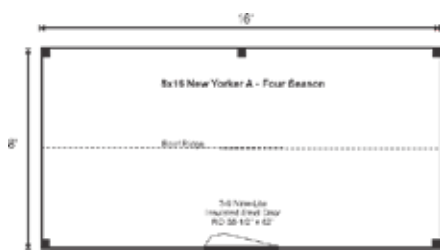

4-SEASON KITS:

The package includes the complete kit plus vapor barrier, insulation, solid pine roof sheathing, shiplap pine interior wall and ceiling sheathing, double-pane, energy efficient windows and an insulated steel door.

EVERY KIT INCLUDES

- Color Coded
- Part Numbered
- Step-by-Step Instructions
- & All Fastening Hardware Included

Additional Sizes:

8X8 | 8X10 | 8X12 | 8X14 | 8X16 | 8X18 | 8X20 |
10X10 | 10X12 | 10X14 | 10X16 | 10X18 | 10X20 |

Additional Types:

FRAME ONLY KIT | COMPLETE KIT | FULLY
ASSEMBLED | 3-SEASON KIT | 4-SEASON KIT

Configure Yours at

WWW.JAMAICACOTTAGESHOP.COM

©2021 Jamaica Cottage Shop, Inc. • 1-802-210-1249 • www.JamaicaCottageShop.com