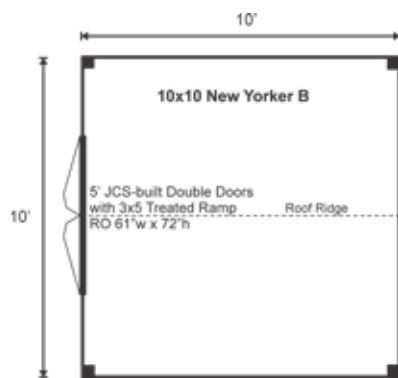

FULLY ASSEMBLED

The New Yorker is an affordable backyard shed design that has two vertical feet over the Vermonter. A loft and shelving can be added to increase storage space. Upgrading the floor system with pressure treated options will fortify the base.

10X10 NEW YORKER B

STORAGE SOLUTIONS

STORAGE SOLUTIONS

10X10 NEW YORKER B FULLY ASSEMBLED

Base Area: 100 sq. ft.

Total Interior Area: 100 sq. ft.

Recommended Foundation:
4-6" Crushed Gravel

Overall Dimensions: 10'6"H
x 10'8"W x 10'8"D

Estimated Weight: 2800 lbs

Floor System

2 (qty) 4x6x10' Hemlock Skids

2x4 rough sawn Hemlock
Joists 24" On Center

1" rough sawn Hemlock Decking

Floor Weight Rating: 10 lbs/sq. ft.

Walls

4"x4" Hemlock Post and
Beam Wall Framing

Wall Height: 86"

Siding: 1" rough sawn Pine Board

1" rough sawn Pine Corner,
Door & Fascia Trim

The fully assembled unit includes hemlock framing, pine board and batten siding, floor decking, a corrugated metal roof, and double doors with treated ramp. Note: Pictures may reflect client upgrades and modifications that do not come standard.