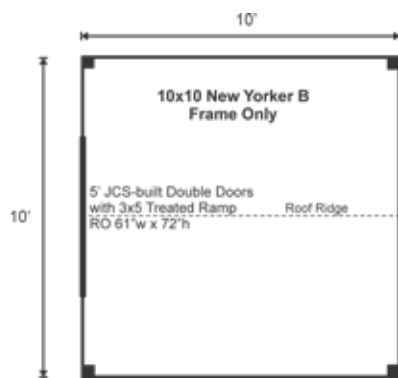

## 10X10 NEW YORKER B FRAME ONLY PRE-CUT KIT

Base Area: 100 sq. ft.  
Total Interior Area: 100 sq. ft.  
Recommended Foundation:  
3-4" Crushed Gravel  
Overall Dimensions:  
10'6"H x 10'W x 10'D  
Estimated Weight: 1700 lbs

### Walls

4"x4" Hemlock Post and  
Beam Wall Framing  
Wall Height: 86"

The frame only kit includes rough sawn hemlock floor, wall and roof framing, plus hardware and step-by-step DIY building instructions. Note: Pictures may reflect client upgrades and modifications that do not come standard.

### Rough Opening:

1 (qty) 61"W x 72"H Rough  
Opening for Door

### Additional Sizes:

8X8 | 8X10 | 8X12 | 8X14 | 8X16 | 8X18 | 8X20 |  
10X10 | 10X12 | 10X14 | 10X16 | 10X18 | 10X20 |