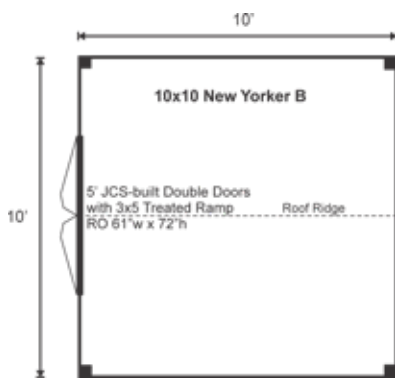

COMPLETE Pre-Cut Kit

The New Yorker is an affordable backyard shed design that has two vertical feet over the Vermonter. A loft and shelving can be added to increase storage space. Upgrading the floor system with pressure treated options will fortify the base.

Additional Sizes:

8X8 | 8X10 | 8X12 | 8X14 | 8X16 | 8X18 | 8X20 |
10X10 | 10X12 | 10X14 | 10X16 | 10X18 | 10X20 |

Additional Types:

FRAME ONLY KIT | COMPLETE KIT | FULLY
ASSEMBLED | 3-SEASON KIT | 4-SEASON KIT

Configure Yours at

WWW.JAMAICACOTTAGESHOP.COM

10X10 NEW YORKER B

STORAGE
SOLUTIONS

10X10 NEW YORKER B COMPLETE PRE-CUT KIT

Base Area: 100 sq. ft.

Total Interior Area: 100 sq. ft.

Recommended Foundation:
4-6" Crushed Gravel

Overall Dimensions: 10'6"H
x 10'8"W x 10'8"D

Estimated Weight: 2800 lbs

Floor System

2 (qty) 4x6x10' Hemlock Skids

2x4 rough sawn Hemlock
Joists 24" On Center

1" rough sawn Hemlock Decking

Floor Weight Rating: 10 lbs/sq. ft.