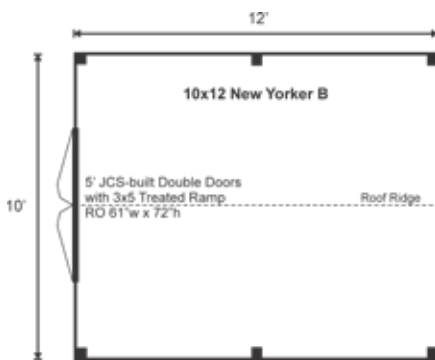

10X12 NEW YORKER B

STORAGE SOLUTIONS

STORAGE SOLUTIONS

10X12 NEW YORKER B FULLY ASSEMBLED

Base Area: 120 sq. ft.

Total Interior Area: 120 sq. ft.

Recommended Foundation:
4-6" Crushed Gravel

Overall Dimensions: 10'6"H
x 10'8"W x 12'8"D

Estimated Weight: 3400 lbs

Floor System

2 (qty) 4x6x12' Hemlock Skids

2x4 rough sawn Hemlock
Joists 24" On Center

1" rough sawn Hemlock Decking

Floor Weight Rating: 10 lbs/sq. ft.

Walls

4"x4" Hemlock Post and
Beam Wall Framing

Wall Height: 86"

Siding: 1" rough sawn Pine Board

1" rough sawn Pine Corner,
Door & Fascia Trim

The fully assembled unit includes hemlock framing, pine board and batten siding, floor decking, a corrugated metal roof, and double doors with treated ramp. Note: Pictures may reflect client upgrades and modifications that do not come standard.