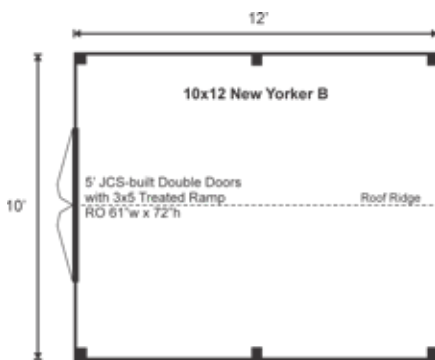

COMPLETE Pre-Cut Kit

The New Yorker is an affordable backyard shed design that has two vertical feet over the Vermonter. A loft and shelving can be added to increase storage space. Upgrading the floor system with pressure treated options will fortify the base.

10X12 NEW YORKER B

STORAGE
SOLUTIONS

STORAGE
SOLUTIONS

10X12 NEW YORKER B COMPLETE PRE-CUT KIT

Base Area: 120 sq. ft.

Total Interior Area: 120 sq. ft.

Recommended Foundation:
4-6" Crushed Gravel

Overall Dimensions: 10'6"H
x 10'8"W x 12'8"D

Estimated Weight: 3400 lbs

Floor System

2 (qty) 4x6x12' Hemlock Skids

2x4 rough sawn Hemlock
Joists 24" On Center

1" rough sawn Hemlock Decking

Floor Weight Rating: 10 lbs/sq. ft.

Walls

4"x4" Hemlock Post and
Beam Wall Framing

Wall Height: 86"

Siding: 1" rough sawn Pine Board

1" rough sawn Pine Corner,
Door & Fascia Trim

The frame only kit includes rough sawn hemlock floor, wall and roof framing, plus hardware and step-by-step DIY building instructions. Note: Pictures may reflect client upgrades and modifications that do not come standard.