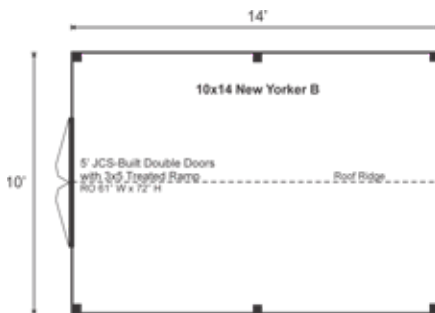

FULLY ASSEMBLED

10X14 NEW YORKER B

STORAGE SOLUTIONS

STORAGE SOLUTIONS

The New Yorker is an affordable backyard shed design that has two vertical feet over the Vermonter. A loft and shelving can be added to increase storage space. Upgrading the floor system with pressure treated options will fortify the base.

10X14 NEW YORKER B FULLY ASSEMBLED

Base Area: 140 sq. ft.

Total Interior Area: 140 sq. ft.

Recommended Foundation:
4-6" Crushed Gravel

Overall Dimensions: 10'6"H
x 10'8"W x 14'8"D

Estimated Weight: 3800 lbs

Floor System

2 (qty) 4x6x14' Hemlock Skids

2x4 rough sawn Hemlock
Joists 24" On Center

1" rough sawn Hemlock Decking

Floor Weight Rating: 10 lbs/sq. ft.

Walls

4"x4" Hemlock Post and
Beam Wall Framing

Wall Height: 86"