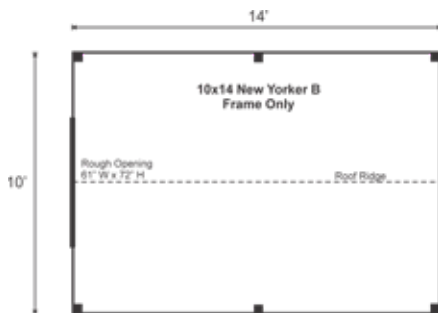

# 10X14 NEW YORKER B

STORAGE SOLUTIONS

STORAGE SOLUTIONS

The New Yorker is an affordable backyard shed design that has two vertical feet over the Vermonter. A loft and shelving can be added to increase storage space. Upgrading the floor system with pressure treated options will fortify the base.

## 10X14 NEW YORKER B FRAME ONLY PRE-CUT KIT

Base Area: 140 sq. ft.  
Total Interior Area: 140 sq. ft.  
Recommended Foundation:  
4–6" Crushed Gravel  
Overall Dimensions:  
10'6"H x 10'W x 14'D  
Estimated Weight: 2300 lbs

### Rough Opening:

1 (qty) 61"W x 72"H Rough  
Opening for Door

### Additional Sizes:

8X8 | 8X10 | 8X12 | 8X14 | 8X16 | 8X18 | 8X20 |  
10X10 | 10X12 | 10X14 | 10X16 | 10X18 | 10X20 |