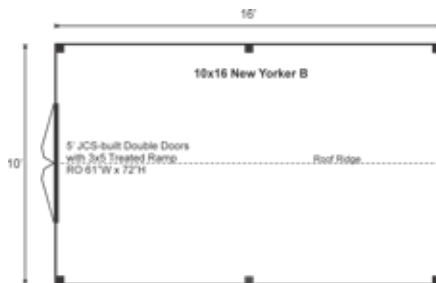

FULLY ASSEMBLED

The New Yorker is an affordable backyard shed design that has two vertical feet over the Vermonter. A loft and shelving can be added to increase storage space. Upgrading the floor system with pressure treated options will fortify the base.

10X16 NEW YORKER B

STORAGE SOLUTIONS

STORAGE SOLUTIONS

10X16 NEW YORKER B FULLY ASSEMBLED

Base Area: 160 sq. ft.

Total Interior Area: 160 sq. ft.

Recommended Foundation:
6-8" Crushed Gravel

Overall Dimensions: 10'6"H
x 10'8"W x 16'8"D

Estimated Weight: 4200 lbs

Floor System

2 (qty) 6x6x16' Hemlock Skids

2x4 rough sawn Hemlock
Joists 24" On Center

1" rough sawn Hemlock Decking

Floor Weight Rating: 10 lbs/sq. ft.

Walls

4"x4" Hemlock Post and
Beam Wall Framing

Wall Height: 86"

Siding: 1" rough sawn Pine Board

1" rough sawn Pine Corner,
Door & Fascia Trim

The fully assembled unit includes hemlock framing, pine board and batten siding, floor decking, a corrugated metal roof, and double doors with treated ramp. Note: Pictures may reflect client upgrades and modifications that do not come standard.