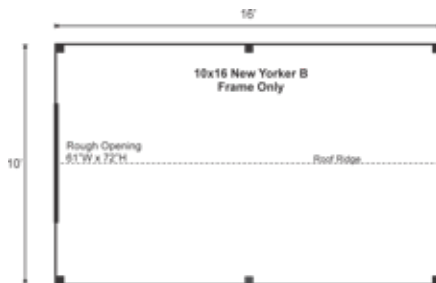

# FRAME ONLY

Pre-Cut Kit

The New Yorker is an affordable backyard shed design that has two vertical feet over the Vermonter. A loft and shelving can be added to increase storage space. Upgrading the floor system with pressure treated options will fortify the base.

# 10X16 NEW YORKER B

STORAGE SOLUTIONS

STORAGE SOLUTIONS

## 10X16 NEW YORKER B FRAME ONLY PRE-CUT KIT

Base Area: 160 sq. ft.  
Total Interior Area: 160 sq. ft.  
Recommended Foundation:  
4–6" Crushed Gravel  
Overall Dimensions:  
10'6"H x 10'W x 16'D  
Estimated Weight: 2600 lbs

### Rough Opening:

1 (qty) 61"W x 72"H Rough  
Opening for Door