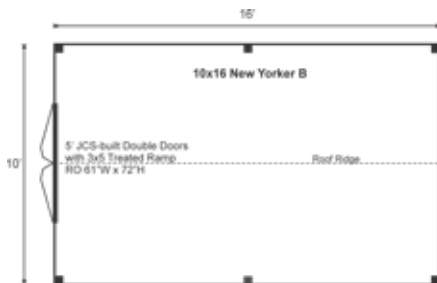

COMPLETE Pre-Cut Kit

The New Yorker is an affordable backyard shed design that has two vertical feet over the Vermonter. A loft and shelving can be added to increase storage space. Upgrading the floor system with pressure treated options will fortify the base.

Additional Sizes:

8X8 | 8X10 | 8X12 | 8X14 | 8X16 | 8X18 | 8X20 |
10X10 | 10X12 | 10X14 | 10X16 | 10X18 | 10X20 |

Additional Types:

FRAME ONLY KIT | COMPLETE KIT | FULLY
ASSEMBLED | 3-SEASON KIT | 4-SEASON KIT

Configure Yours at

WWW.JAMAICACOTTAGESHOP.COM

10X16 NEW YORKER B

STORAGE
SOLUTIONS

10X16 NEW YORKER B COMPLETE PRE-CUT KIT

Base Area: 160 sq. ft.

Total Interior Area: 160 sq. ft.

Recommended Foundation:
6–8" Crushed Gravel

Overall Dimensions: 10'6"H
x 10'8"W x 16'8"D

Estimated Weight: 4200 lbs

Floor System

2 (qty) 6x6x16' Hemlock Skids

2x4 rough sawn Hemlock
Joists 24" On Center

1" rough sawn Hemlock Decking

Floor Weight Rating: 10 lbs/sq. ft.