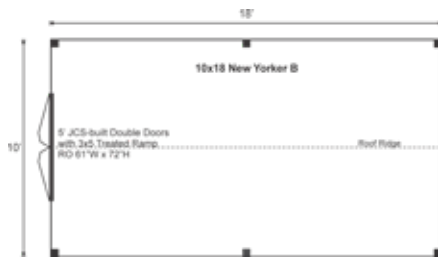

## 10X18 NEW YORKER B

STORAGE SOLUTIONS

STORAGE SOLUTIONS

### 10X18 NEW YORKER B FULLY ASSEMBLED

Base Area: 180 sq. ft.

Total Interior Area: 180 sq. ft.

Recommended Foundation:  
6-8" Crushed Gravel

Overall Dimensions: 10'6"H  
x 10'8"W x 18'8"D

Estimated Weight: 4600 lbs

#### Floor System

2 (qty) 6x6x18' Hemlock Skids

2x4 rough sawn Hemlock

Joists 24" On Center

1" rough sawn Hemlock Decking

Floor Weight Rating: 10 lbs/sq. ft.

#### Additional Sizes:

8X8 | 8X10 | 8X12 | 8X14 | 8X16 | 8X18 | 8X20 |  
10X10 | 10X12 | 10X14 | 10X16 | 10X18 | 10X20 |