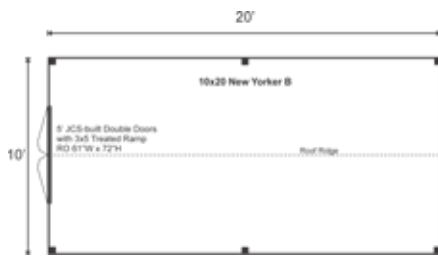

FULLY ASSEMBLED

The New Yorker is an affordable backyard shed design that has two vertical feet over the Vermonter. A loft and shelving can be added to increase storage space. Upgrading the floor system with pressure treated options will fortify the base.

10X20 NEW YORKER B

STORAGE SOLUTIONS

STORAGE SOLUTIONS

10X20 NEW YORKER B FULLY ASSEMBLED

Base Area: 200 sq. ft.

Total Interior Area: 200 sq. ft.

Recommended Foundation:
6-8" Crushed Gravel

Overall Dimensions: 10'6"H
x 10'8"W x 20'8"D

Estimated Weight: 4900 lbs

Floor System

2 (qty) 6x6x20' Hemlock Skids

2x4 rough sawn Hemlock
Joists 24" On Center

1" rough sawn Hemlock Decking

Floor Weight Rating: 10 lbs/sq. ft.

Walls

4"x4" Hemlock Post and
Beam Wall Framing

Wall Height: 86"

Siding: 1" rough sawn Pine Board

1" rough sawn Pine Corner,
Door & Fascia Trim

The fully assembled unit includes hemlock framing, pine board and batten siding, floor decking, a corrugated metal roof, and double doors with treated ramp. Note: Pictures may reflect client upgrades and modifications that do not come standard.