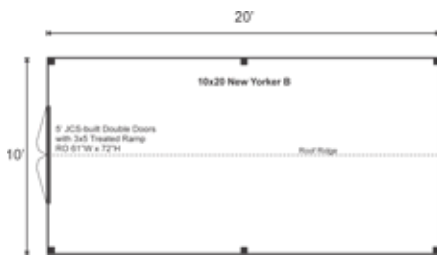

COMPLETE Pre-Cut Kit

The New Yorker is an affordable backyard shed design that has two vertical feet over the Vermonter. A loft and shelving can be added to increase storage space. Upgrading the floor system with pressure treated options will fortify the base.

Additional Sizes:

8X8 | 8X10 | 8X12 | 8X14 | 8X16 | 8X18 | 8X20 |
10X10 | 10X12 | 10X14 | 10X16 | 10X18 | 10X20 |

Additional Types:

FRAME ONLY KIT | COMPLETE KIT | FULLY
ASSEMBLED | 3-SEASON KIT | 4-SEASON KIT

Configure Yours at

WWW.JAMAICACOTTAGESHOP.COM

10X20 NEW YORKER B

STORAGE
SOLUTIONS

10X20 NEW YORKER B COMPLETE PRE-CUT KIT

Base Area: 200 sq. ft.

Total Interior Area: 200 sq. ft.

Recommended Foundation:
6–8" Crushed Gravel

Overall Dimensions: 10'6"H
x 10'8"W x 20'8"D

Estimated Weight: 4900 lbs

Floor System

2 (qty) 6x6x20' Hemlock Skids

2x4 rough sawn Hemlock
Joists 24" On Center

1" rough sawn Hemlock Decking

Floor Weight Rating: 10 lbs/sq. ft.