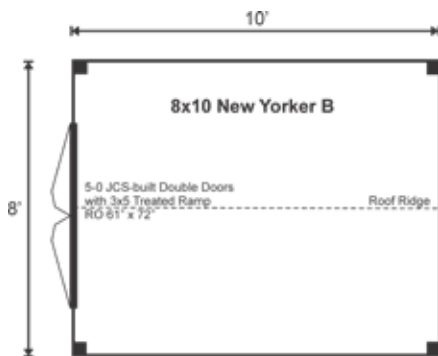

8X10 NEW YORKER B

STORAGE SOLUTIONS

STORAGE SOLUTIONS

8X10 NEW YORKER B FULLY ASSEMBLED

Base Area: 80 sq. ft.

Total Interior Area: 80 sq. ft.

Recommended Foundation:
4-6" Crushed Gravel

Overall Dimensions: 10'6"H
x 8'8"W x 10'8"D

Estimated Weight: 2600 lbs

Floor System

2 (qty) 4x6x10' Hemlock Skids

2x4 rough sawn Hemlock
Joists 24" On Center

1" rough sawn Hemlock Decking

Floor Weight Rating: 10 lbs/sq. ft.

Walls

4"x4" Hemlock Post and
Beam Wall Framing

Wall Height: 86"

Siding: 1" rough sawn Pine Board

1" rough sawn Pine Corner,
Door & Fascia Trim

The fully assembled unit includes hemlock framing, pine board and batten siding, floor decking, a corrugated metal roof, and double doors with treated ramp. Note: Pictures may reflect client upgrades and modifications that do not come standard.