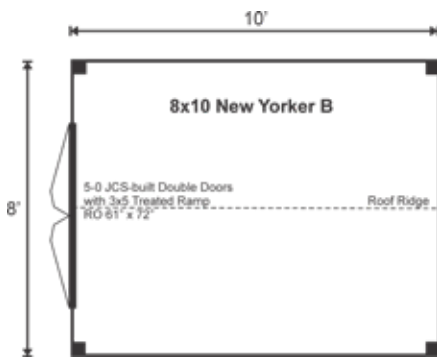

COMPLETE Pre-Cut Kit

The New Yorker is an affordable backyard shed design that has two vertical feet over the Vermonter. A loft and shelving can be added to increase storage space. Upgrading the floor system with pressure treated options will fortify the base.

8X10 NEW YORKER B

STORAGE
SOLUTIONS

STORAGE
SOLUTIONS

8X10 NEW YORKER B COMPLETE PRE-CUT KIT

Base Area: 80 sq. ft.

Total Interior Area: 80 sq. ft.

Recommended Foundation:
4-6" Crushed Gravel

Overall Dimensions: 10'6"H
x 8'8"W x 10'8"D

Estimated Weight: 2600 lbs

Floor System

2 (qty) 4x6x10' Hemlock Skids

2x4 rough sawn Hemlock
Joists 24" On Center

1" rough sawn Hemlock Decking

Floor Weight Rating: 10 lbs/sq. ft.

Walls

4"x4" Hemlock Post and
Beam Wall Framing

Wall Height: 86"

Siding: 1" rough sawn Pine Board

1" rough sawn Pine Corner,
Door & Fascia Trim

The frame only kit includes rough sawn hemlock floor, wall and roof framing, plus hardware and step-by-step DIY building instructions. Note: Pictures may reflect client upgrades and modifications that do not come standard.