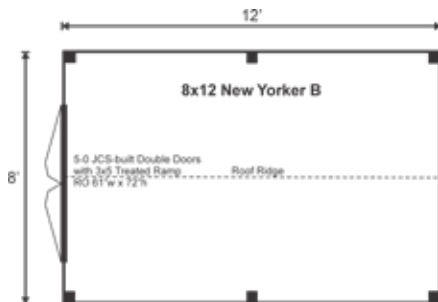

8X12 NEW YORKER B

STORAGE SOLUTIONS

STORAGE SOLUTIONS

8X12 NEW YORKER B FULLY ASSEMBLED

Base Area: 96 sq. ft.

Total Interior Area: 96 sq. ft.

Recommended Foundation:
4-6" Crushed Gravel

Overall Dimensions: 10'6"H
x 8'8"W x 12'8"D

Estimated Weight: 3200 lbs

Floor System

2 (qty) 4x6x12' Hemlock Skids

2x4 rough sawn Hemlock

Joists 24" On Center

1" rough sawn Hemlock Decking

Floor Weight Rating: 10 lbs/sq. ft.

Walls

4"x4" Hemlock Post and

Beam Wall Framing

Wall Height: 86"

Siding: 1" rough sawn Pine Board

1" rough sawn Pine Corner,
Door & Fascia Trim

The fully assembled unit includes hemlock framing, pine board and batten siding, floor decking, a corrugated metal roof, and double doors with treated ramp. Note: Pictures may reflect client upgrades and modifications that do not come standard.