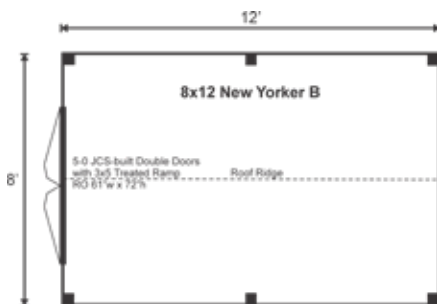

## 8X12 NEW YORKER B

STORAGE  
SOLUTIONS

STORAGE  
SOLUTIONS

### 8X12 NEW YORKER B COMPLETE PRE-CUT KIT

Base Area: 96 sq. ft.

Total Interior Area: 96 sq. ft.

Recommended Foundation:  
4-6" Crushed Gravel

Overall Dimensions: 10'6"H  
x 8'8"W x 12'8"D

Estimated Weight: 3200 lbs

#### Floor System

2 (qty) 4x6x12' Hemlock Skids

2x4 rough sawn Hemlock  
Joists 24" On Center

1" rough sawn Hemlock Decking

Floor Weight Rating: 10 lbs/sq. ft.

#### Additional Sizes:

8X8 | 8X10 | 8X12 | 8X14 | 8X16 | 8X18 | 8X20 |  
10X10 | 10X12 | 10X14 | 10X16 | 10X18 | 10X20 |