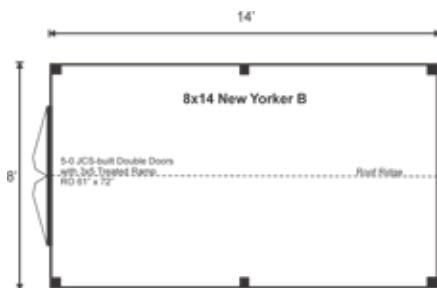

## 8X14 NEW YORKER B

STORAGE SOLUTIONS

STORAGE SOLUTIONS

### 8X14 NEW YORKER B FULLY ASSEMBLED

Base Area: 112 sq. ft.

Total Interior Area: 112 sq. ft.

Recommended Foundation:  
4-6" Crushed Gravel

Overall Dimensions: 10'6"H  
x 8'8"W x 14'8"D

Estimated Weight: 3400 lbs

#### Floor System

2 (qty) 4x6x14' Hemlock Skids

2x4 rough sawn Hemlock

Joists 24" On Center

1" rough sawn Hemlock Decking

Floor Weight Rating: 10 lbs/sq. ft.

#### Additional Sizes:

8X8 | 8X10 | 8X12 | 8X14 | 8X16 | 8X18 | 8X20 |  
10X10 | 10X12 | 10X14 | 10X16 | 10X18 | 10X20 |