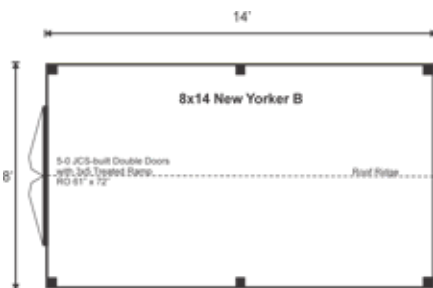

COMPLETE Pre-Cut Kit

The New Yorker is an affordable backyard shed design that has two vertical feet over the Vermonter. A loft and shelving can be added to increase storage space. Upgrading the floor system with pressure treated options will fortify the base.

Additional Sizes:

8X8 | 8X10 | 8X12 | 8X14 | 8X16 | 8X18 | 8X20 |
10X10 | 10X12 | 10X14 | 10X16 | 10X18 | 10X20 |

Additional Types:

FRAME ONLY KIT | COMPLETE KIT | FULLY
ASSEMBLED | 3-SEASON KIT | 4-SEASON KIT

Configure Yours at

WWW.JAMAICACOTTAGESHOP.COM

8X14 NEW YORKER B

STORAGE
SOLUTIONS

8X14 NEW YORKER B COMPLETE PRE-CUT KIT

Base Area: 112 sq. ft.

Total Interior Area: 112 sq. ft.

Recommended Foundation:
4-6" Crushed Gravel

Overall Dimensions: 10'6"H
x 8'8"W x 14'8"D

Estimated Weight: 3400 lbs

Floor System

2 (qty) 4x6x14' Hemlock Skids

2x4 rough sawn Hemlock
Joists 24" On Center

1" rough sawn Hemlock Decking

Floor Weight Rating: 10 lbs/sq. ft.