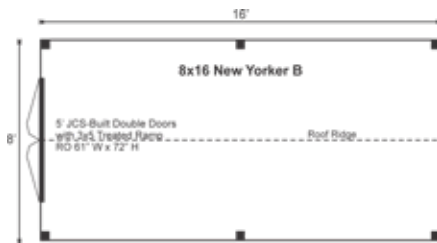

8X16 NEW YORKER B

STORAGE SOLUTIONS

STORAGE SOLUTIONS

8X16 NEW YORKER B FULLY ASSEMBLED

Base Area: 128 sq. ft.

Total Interior Area: 128 sq. ft.

Recommended Foundation:
4-6" Crushed Gravel

Overall Dimensions: 10'6"H
x 8'8"W x 16'8"D

Estimated Weight: 3500 lbs

Floor System

2 (qty) 6x6x16' Hemlock Skids

2x4 rough sawn Hemlock

Joists 24" On Center

1" rough sawn Hemlock Decking

Floor Weight Rating: 10 lbs/sq. ft.

Walls

4"x4" Hemlock Post and

Beam Wall Framing

Wall Height: 86"

Siding: 1" rough sawn Pine Board

1" rough sawn Pine Corner,
Door & Fascia Trim

The fully assembled unit includes hemlock framing, pine board and batten siding, floor decking, a corrugated metal roof, and double doors with treated ramp. Note: Pictures may reflect client upgrades and modifications that do not come standard.