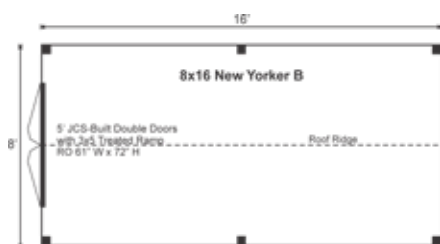

COMPLETE Pre-Cut Kit

The New Yorker is an affordable backyard shed design that has two vertical feet over the Vermonter. A loft and shelving can be added to increase storage space. Upgrading the floor system with pressure treated options will fortify the base.

Additional Sizes:

8X8 | 8X10 | 8X12 | 8X14 | 8X16 | 8X18 | 8X20 | 10X10 | 10X12 | 10X14 | 10X16 | 10X18 | 10X20 |

Additional Types:

FRAME ONLY KIT | COMPLETE KIT | FULLY ASSEMBLED | 3-SEASON KIT | 4-SEASON KIT

Configure Yours at

WWW.JAMAICACOTTAGESHOP.COM

8X16 NEW YORKER B

STORAGE
SOLUTIONS

STORAGE
SOLUTIONS

8X16 NEW YORKER B COMPLETE PRE-CUT KIT

Base Area: 128 sq. ft.

Total Interior Area: 128 sq. ft.

Recommended Foundation:
4-6" Crushed Gravel

Overall Dimensions: 10'6"H
x 8'8"W x 16'8"D

Estimated Weight: 3500 lbs

Floor System

2 (qty) 6x6x16' Hemlock Skids

2x4 rough sawn Hemlock
Joists 24" On Center

1" rough sawn Hemlock Decking