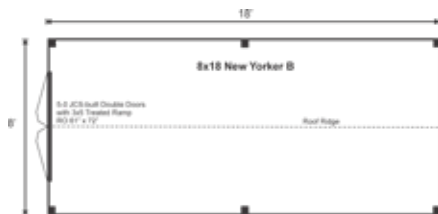

FULLY ASSEMBLED

The New Yorker is an affordable backyard shed design that has two vertical feet over the Vermonter. A loft and shelving can be added to increase storage space. Upgrading the floor system with pressure treated options will fortify the base.

8X18 NEW YORKER B

STORAGE SOLUTIONS

STORAGE SOLUTIONS

8X18 NEW YORKER B FULLY ASSEMBLED

Base Area: 144 sq. ft.

Total Interior Area: 144 sq. ft.

Recommended Foundation:
4-6" Crushed Gravel

Overall Dimensions: 10'6"H
x 8'8"W x 18'8"D

Estimated Weight: 3800 lbs

Floor System

2 (qty) 6x6x18' Hemlock Skids

2x4 rough sawn Hemlock
Joists 24" On Center

1" rough sawn Hemlock Decking

Floor Weight Rating: 10 lbs/sq. ft.

Walls

4"x4" Hemlock Post and
Beam Wall Framing