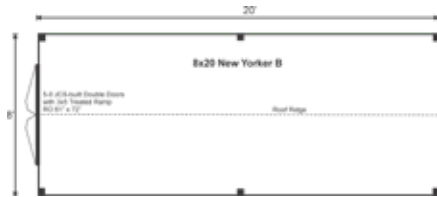

8X20 NEW YORKER B

STORAGE SOLUTIONS

STORAGE SOLUTIONS

8X20 NEW YORKER B FULLY ASSEMBLED

Base Area: 160 sq. ft.

Total Interior Area: 160 sq. ft.

Recommended Foundation:
6-8" Crushed Gravel

Overall Dimensions: 10'6"H
x 8'8"W x 20'8"D

Estimated Weight: 4200 lbs

Floor System

2 (qty) 6x6x20' Hemlock Skids

2x4 rough sawn Hemlock

Joists 24" On Center

1" rough sawn Hemlock Decking

Floor Weight Rating: 10 lbs/sq. ft.

Walls