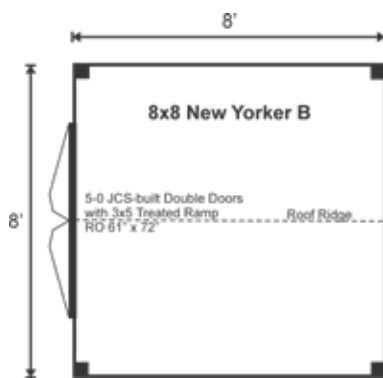

FULLY ASSEMBLED

The New Yorker is an affordable backyard shed design that has two vertical feet over the Vermonter. A loft and shelving can be added to increase storage space. Upgrading the floor system with pressure treated options will fortify the base.

8X8 NEW YORKER B

STORAGE SOLUTIONS

STORAGE SOLUTIONS

The fully assembled unit includes hemlock framing, pine board and batten siding, floor decking, a corrugated metal roof, and double doors with treated ramp. Note: Pictures may reflect client upgrades and modifications that do not come standard.

8X8 NEW YORKER B FULLY ASSEMBLED

Base Area: 64 sq. ft.

Total Interior Area: 64 sq. ft.

Recommended Foundation:
4-6" Crushed Gravel

Overall Dimensions: 10'6"H
x 8'8"W x 8'8"D

Estimated Weight: 2500 lbs

Floor System

2 (qty) 4x6x8' Hemlock Skids

2x4 rough sawn Hemlock
Joists 24" On Center

1" rough sawn Hemlock Decking

Floor Weight Rating: 10 lbs/sq. ft.

Walls

4"x4" Hemlock Post and
Beam Wall Framing

Wall Height: 86"

Siding: 1" rough sawn Pine Board