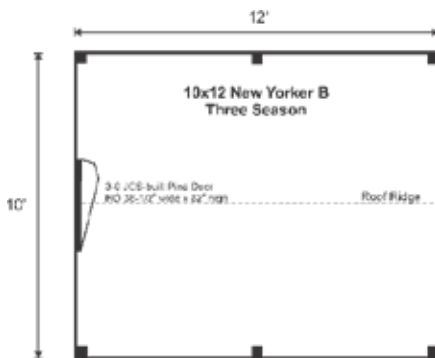

3-SEASON Pre-Cut Kit

The New Yorker is an affordable backyard shed design that has two vertical feet over the Vermonter. A loft and shelving can be added to increase storage space. Upgrading the floor system with pressure treated options will fortify the base.

10X12 NEW YORKER B

LIVING SOLUTIONS

LIVING SOLUTIONS

10X12 NEW YORKER B 3-SEASON PRE-CUT KIT

Base Area: 120 sq. ft.

Total Interior Area: 120 sq. ft.

Recommended Foundation:

4-6" Crushed Gravel

Overall Dimensions: 10'6"H
x 10'8"W x 12'8"D

Estimated Weight: 3600 lbs

Floor System

2 (qty) 4x6x12' Hemlock Skids

2x4 Kiln Dried Spruce

Joists 24" On Center

¾" CDX Plywood Decking

Floor Vapor Barrier

3½" Fiberglass Insulation (R13)

Under Deck Sheathing: ¾" Plywood

Floor Weight Rating: 10 lbs/sq. ft.

Walls

4"x4" Hemlock Post and

Beam Wall Framing

Wall Height: 86"

Wall Vapor Barrier