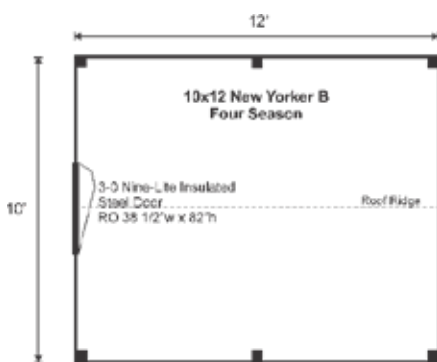

# 4-SEASON Pre-Cut Kit

The New Yorker is an affordable backyard shed design that has two vertical feet over the Vermonter. A loft and shelving can be added to increase storage space. Upgrading the floor system with pressure treated options will fortify the base.

### 10X12 NEW YORKER B 4-SEASON PRE-CUT KIT

Base Area: 120 sq. ft.  
Total Interior Area: 120 sq. ft.  
Recommended Foundation:  
6-8" Crushed Gravel  
Overall Dimensions: 10'6"H  
x 11'2"W x 13'2"D  
Estimated Weight: 5500 lbs

#### Additional Sizes:

8X8 | 8X10 | 8X12 | 8X14 | 8X16 | 8X18 | 8X20 |  
10X10 | 10X12 | 10X14 | 10X16 | 10X18 | 10X20 |