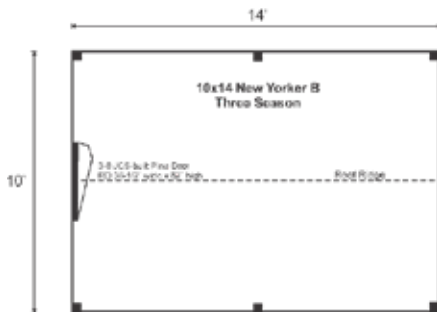

### 10X14 NEW YORKER B 3-SEASON PRE-CUT KIT

Base Area: 140 sq. ft.

Total Interior Area: 140 sq. ft.

Recommended Foundation:  
4-6" Crushed Gravel

Overall Dimensions: 10'6"H  
x 10'8"W x 14'8"D

Estimated Weight: 4000 lbs

#### Assembly & Logistics Information

Estimated Assembly Time:

Two People: 37 hrs

Estimated Shipping Cube Sizes

Cube 1: 42"x55"x168"

Cube 3: 42"x48"x192"

#### Additional Sizes:

8X8 | 8X10 | 8X12 | 8X14 | 8X16 | 8X18 | 8X20 |  
10X10 | 10X12 | 10X14 | 10X16 | 10X18 | 10X20 |