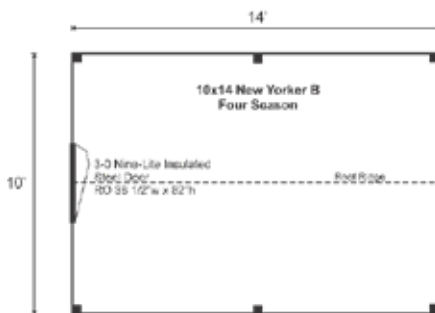

4-SEASON Pre-Cut Kit

The New Yorker is an affordable backyard shed design that has two vertical feet over the Vermonter. A loft and shelving can be added to increase storage space. Upgrading the floor system with pressure treated options will fortify the base.

10X14 NEW YORKER B

LIVING SOLUTIONS

LIVING SOLUTIONS

10X14 NEW YORKER B 4-SEASON PRE-CUT KIT

Base Area: 140 sq. ft.
Total Interior Area: 140 sq. ft.
Recommended Foundation:
8–10" Crushed Gravel
Overall Dimensions: 10'6"H
x 11'2"W x 15'2"D
Estimated Weight: 6100 lbs

Floor System

2 (qty) 4x6x14' Hemlock Skids
2x4 Kiln Dried Spruce
Joists 24" On Center
¾" CDX Plywood Decking
Floor Vapor Barrier
3½" Fiberglass Insulation (R13)
Under Deck Sheathing: ¾" Plywood
Floor Weight Rating: 10 lbs/sq. ft.

Walls

4"x4" Hemlock Post and
Beam Wall Framing
Wall Height: 86"
Wall Vapor Barrier
Foil Backed Rigid Foam Insulation (R13)
Shiplap Pine Interior Sheathing
Siding: 1" rough sawn
Pine Board & Batten
1" rough sawn Pine Corner,
Door & Fascia Trim

The 4-season kit includes the complete kit plus insulation throughout, roof sheathing, interior shiplap pine wall and ceiling sheathing, and an insulated door. Note: Pictures may reflect client upgrades and modifications that do not come standard.

Roof

Gable Roof Style
Roof Pitch: 5/12
2"x4" Kiln Dried Spruce
Rafters 24" On Center
1"x6" Kiln Dried Spruce
Exposed Collar Ties
1" rough sawn Solid Barn
Board Roof Sheathing
Roof Vapor Barrier
3½" Fiberglass Insulation (R13)
Shiplap Pine Interior Ceiling Sheathing
Corrugated 29g Metal
Roofing, Color: Evergreen

Door

1 (qty) 3-0 nine-lite Insulated Steel Door with Keyless Lever Locking Hardware

Assembly & Logistics Information